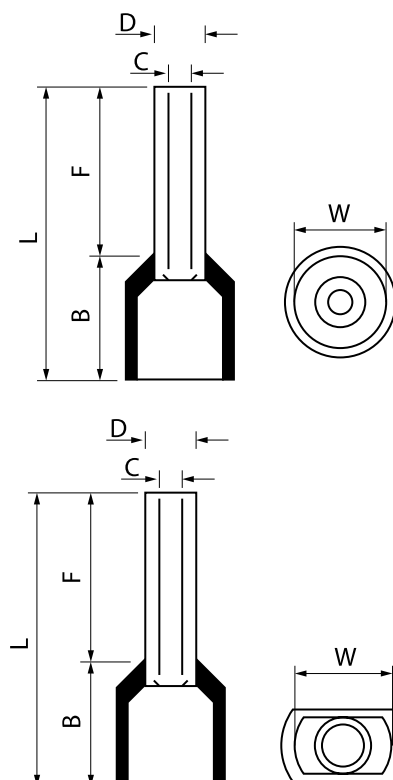

Description

A range of cord end ferrules available in German and French colour coding and single/dual entry.

Features

- German or French colours
- Single or dual entry

Order Codes

German	French	
E0508-G	E0508-F	Pre-insulated cord end terminals 0.5mm ² - bag of 1000
E7508-G	E7508-F	Pre-insulated cord end terminals 0.75mm ² - bag of 1000
E1008-G	E1008-F	Pre-insulated cord end terminals 1.0mm ² - bag of 1000
E1508-G	E1508-F	Pre-insulated cord end terminals 1.5mm ² - bag of 1000
E2508-G	E2508-F	Pre-insulated cord end terminals 2.5mm ² - bag of 1000
E4010-G	E4010-F	Pre-insulated cord end terminals 4.0mm ² - bag of 1000
E6012-G	E6012-F	Pre-insulated cord end terminals 6.0mm ² - bag of 1000
E10-12-G	E10-12-F	Pre-insulated cord end terminals 10mm ² - bag of 1000
E16-12-G	E16-12-F	Pre-insulated cord end terminals 16mm ² - bag of 500
TE0508-G	TE0508-F	Pre-insulated dual cord end terminals 0.5mm ² - bag of 1000
TE7508-G	TE7508-F	Pre-insulated dual cord end terminals 0.75mm ² - bag of 1000
TE1008-G	TE1008-F	Pre-insulated dual cord end terminals 1.0mm ² - bag of 1000
TE1508-G	TE1508-F	Pre-insulated dual cord end terminals 1.5mm ² - bag of 1000
TE2510-G	TE2510-F	Pre-insulated dual cord end terminals 2.5mm ² - bag of 1000

Dimensions

Part Code	F (mm)	L (mm)	W (mm)	B (mm)	D (mm)	C (mm)
E0508	8	14	2.6	6	1.3	1
E7508	8	14.3	2.8	6.3	1.5	1.2
E1008	8	14.3	3	6.3	1.7	1.4
E1508	8	14.3	3.5	6.3	2	1.7
E2508	8	15.4	4	7.4	2.6	2.3
E4010	10	17.4	4.5	7.4	3.2	2.8
E6012	12	20.5	6	8.5	3.9	3.5
E10-12	12	22	7.5	8.8	4.9	4.5
E16-12	12	22	8.7	10	6.2	5.8
TE0508	8	14.5	5	6.5	1.8	1.5
TE7508	8	14.5	5.5	6.7	2.1	1.8
TE1008	8	15.1	5.5	7.1	2.3	2
TE1508	8	15.5	6.4	7.2	2.6	2.3
TE2510	10	20.5	8	8.5	3.3	2.9