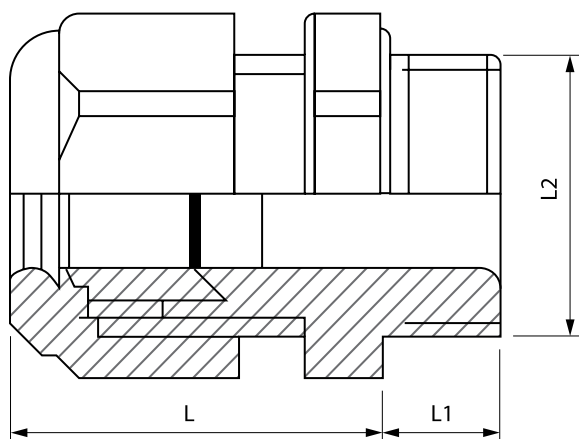

Description

A range of nylon cable glands in sizes from M12 up to M50, supplied complete with locknut and most sizes in a choice of colours.

Features

- Wide size range
- Choice of colours
- Complete with locknut

Order Codes

M12X1.5	Nylon cable gland M12 x 1.5mm c/w lock nut
M16X1.5	Nylon cable gland M16 x 1.5mm c/w locknut
M20X1.5	Nylon cable gland M20 x 1.5mm c/w locknut- Cable size 6-12mm
M20X1.5S	Nylon cable gland M20 x 1.5mm c/w lock nut- Cable size 4-9mm
M25X1.5	Nylon cable gland M25 x 1.5mm c/w locknut
M32X1.5	Nylon cable gland M32 x 1.5mm c/w locknut
M40X1.5	Nylon cable gland M40 x 1.5mm c/w locknut
M50X1.5	Nylon cable gland M50 x 1.5mm c/w locknut

Available colours: R = Red, GR = Grey, BLK = Black, W = White

Dimensions

Part Code	Cable Ø mm	L2 mm	L1 mm	L mm	Screw Cap mm
M12X1.5	3...6.5	12	9	22	16
M16X1.5	4...8	16	9	24	18
M20X1.5	6...12	20	9	28	23
M20X1.5S	4...9	20	9	28	23
M25X1.5	13...18	25	12	34	33
M32X1.5	16...21	32	11	34	36
M40X1.5	22...32	40	15	42	53
M50X1.5	32...38	50	18	46	58