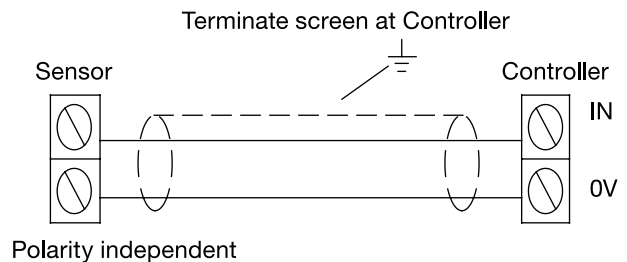

Choose a location where the probe will lie on the surface at a point representative of the temperature to be measured. The sensor can be mounted directly on to the surface using a strap

Order Codes

TE-ST(NH)	Strap-on Temperature Sensor - 10KΩ @ 25$^{\circ}\text{C}$
TE-SA(NH)	Strap-on Temperature Sensor - 10KΩ @ 25$^{\circ}\text{C}$
TE-STAC(NH)	Strap-on Temperature Sensor - 1.8KΩ @ 25$^{\circ}\text{C}$
TE-SSAT(NH)	Strap-on Temperature Sensor - 5025Ω @ 25$^{\circ}\text{C}$
TE-S3K(NH)	Strap-on Temperature Sensor - 3KΩ @ 25$^{\circ}\text{C}$
TE-SH(NH)	Strap-on Temperature Sensor - 20KΩ @ 25$^{\circ}\text{C}$
TE-SD(NH)	Strap-on Temperature Sensor - 30KΩ @ 25$^{\circ}\text{C}$
TE-SP(NH)	Strap-on Temperature Sensor - 50KΩ @ 25$^{\circ}\text{C}$
TE-S100(NH)	Strap-on Temperature Sensor - 100Ω @ 0$^{\circ}\text{C}$
TE-S1K(NH)	Strap-on Temperature Sensor - 1000Ω @ 0$^{\circ}\text{C}$
TE-SLAN(NH)	Strap-on Temperature Sensor - Ni1000 TK5000

Other sensor types and lengths available. Contact us for details

Wiring

E.C. Products Limited - Head Office

EC House, Amberley Way, Hounslow
Middlesex, TW4 6BH, United Kingdom

Tel: +44 (0)20 8569 4100 Fax: +44 (0)20 8569 4111